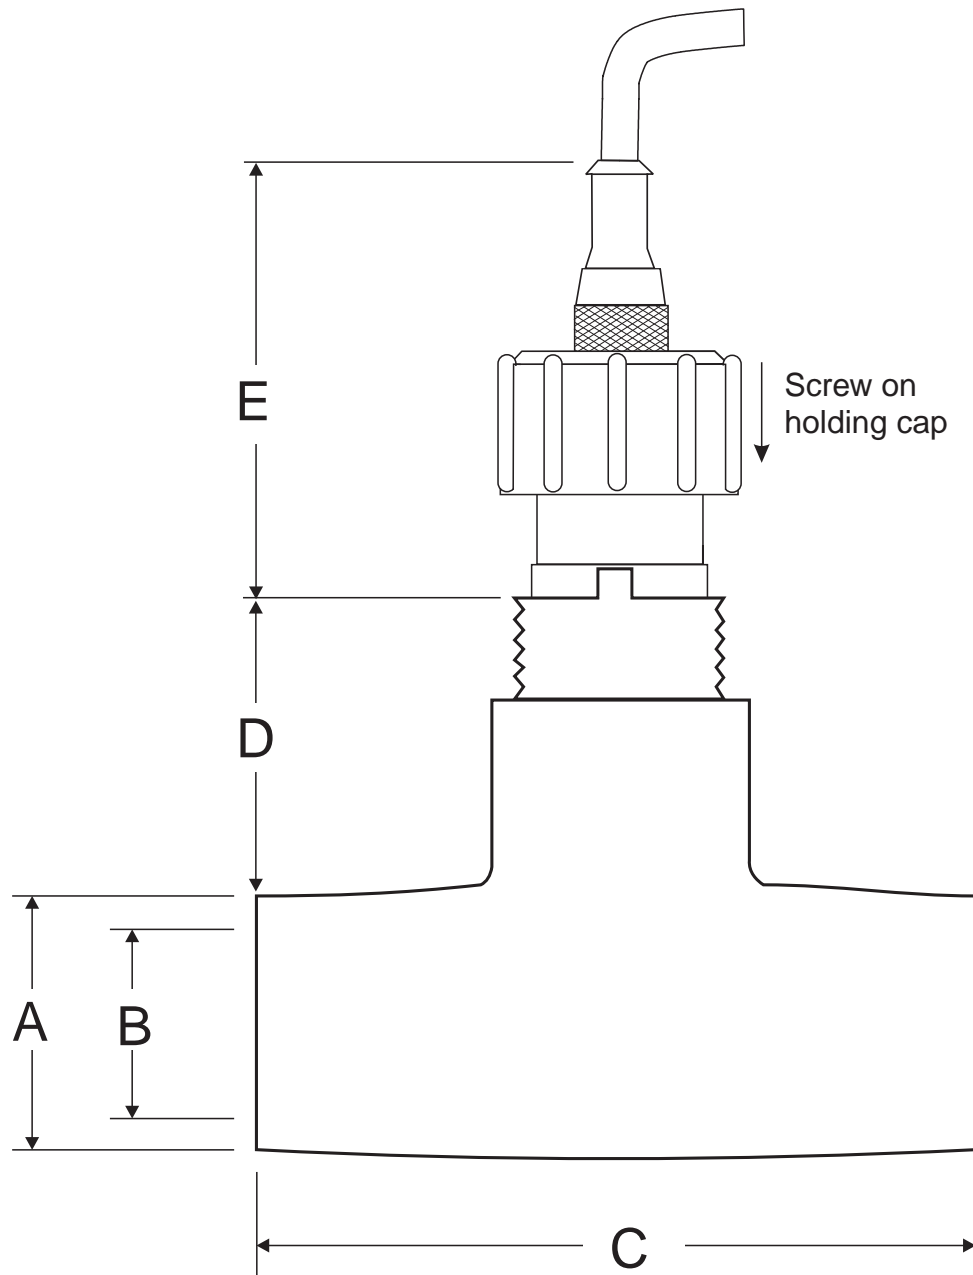

PVC class 18 TEE piece dimensions with Rotapulse flow sensor

	25mm TEE	32mm TEE	40mm TEE	50mm TEE	80mm TEE
A	39mm	49mm	59mm	71mm	105mm
B	33mm	42mm	48mm	60mm	89mm
C	77mm	96mm	103mm	114mm	195mm
D	50mm	47mm	45mm	44mm	25mm
E	75mm	75mm	75mm	75mm	75mm

AMALGAMATED INSTRUMENT CO P/L
 5/28 LEIGHTON PL, HORNSBY NSW 2077
 AUSTRALIA PH (02) 9476 2244
 FAX (02) 9476 2902

TITLE: Rotapulse TEE piece dimensions		
DRAWN: AAF	DRAWING No. ROTATEEDIM1	REV. A
APPROVED:	DATE: 15/10/97	SHEET: